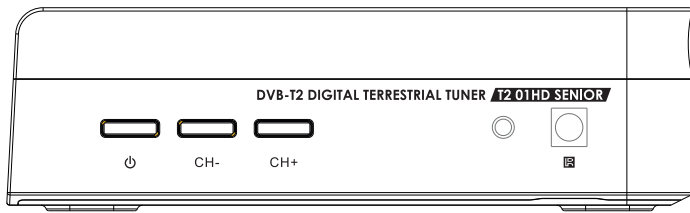

CONNECTORS:

FRONT PANEL

Controls STBY, Channel+; Channel-;
Green/Red LED

SIDE PANEL

USB 2.0

REAR PANEL

RF Input connector: IEC female;
Composite video out on SCART; HD video
out on HDMI

MAIN TECHNICAL SPECIFICATIONS:

Tuner/Demodulator: DVB-T2/T

Tuning Range: 174-216 MHz VHF, 7MHz
channel bandwidth; 474-860 MHz UHF,
8MHz channel bandwidth

Supported Standards: EN 300744; EN
302755

Antenna power out: +5V, 50mA,
switchable

Video Decoder: H.264 AVC up to MP@L4.2;
MPEG-2

Video Resolution: SD, HD up to 1080p
/60fps

Audio Decoder: MPEG-1, layers 1,2; AAC;
HE-AAC

Power: 220V-240V AC, 50-60 Hz, power
consumption less than 0,5W in standby
mode.

The specifications are subject to change without notice.