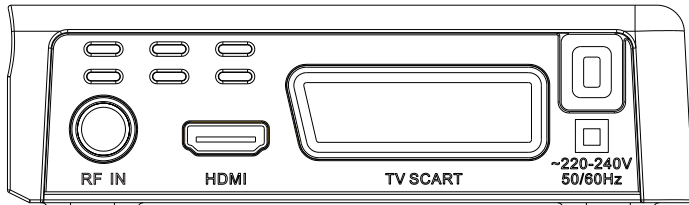

DIMENSIONS:

Unit size: W123mm x D110mm x H38mm; net weight 200g

Gift box size: 184 x 132 x 68 mm, weight 500g

Carton box: 20 pcs., 390 x 352 x 290 mm

EAN Code: 4779049800105

Content of the gift box package: Tuner Unit with Power cord; Remote Control Unit; Senior Remote Control Unit; 4xAAA batteries; User Manual

Certifications: CE, RoHS

www.newdigital.lt

CONNECTORS:

FRONT PANEL

Controls STBY, Channel+; Channel-;
Green/Red LED

SIDE PANEL

USB 2.0

REAR PANEL