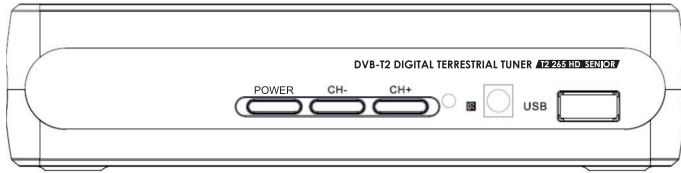

CONNECTORS:

FRONT PANEL

Controls STBY, Channel+; Channel-; Green/Red LED; USB