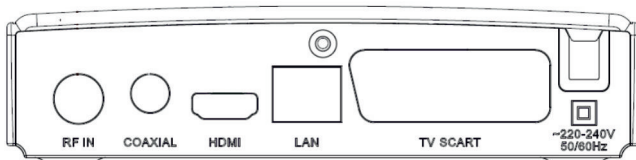

DIMENSIONS:

Unit size: 150 x 98 x 36 mm, unit weight 220 g.

Gift box size: 194 x 177 x 54 mm, weight 480 g.

Carton box: 20 units; 406 x 288 x 376 mm

EAN Code: 4779049800129

Content of the gift box package: Tuner Unit with Power cord; Remote Control Unit; Senior Remote Control Unit; 4xAAA batteries; User Manual

Certifications: CE, RoHS

www.newdigital.it

CONNECTORS:

FRONT PANEL

Controls STBY, Channel+; Channel-; Green/Red LED; USB

REAR PANEL

HDMI; Scart; Coaxial; RF in/output; Ethernet LAN connection

MAIN TECHNICAL SPECIFICATIONS :