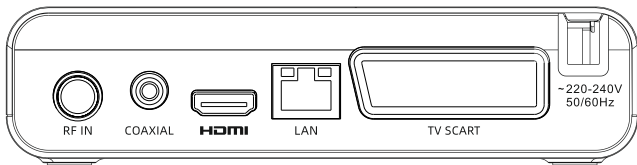

CONNECTORS:

FRONT PANEL

Controls STBY, Channel+; Channel-;
Green/Red LED; LED Display; USB

REAR PANEL

HDMI; Scart; Coaxial; RF in;
Ethernet LAN connection

MAIN TECHNICAL SPECIFICATIONS:

Tuner/Demodulator: HEVC Main10 DVB-T2

Supported Standards: EN 302755; EN 30074

Video Decoder: MPEG-1/2/4 Video Decoder; H.265 Decoder; H.264 Decoder; VC-1 Decoder

Video Resolution: SD, HD, FHD up to 1080p/60FPS

Audio Decoder: MPEG-1 layerI/II, Dolby downmix 2 channel (License), AAC LC, HE-AAC V1/V2, PCM downmix, IEC958 SPDIF

Power: 220V-240V AC, 50-60Hz, power consumption less than 1W in standby mode